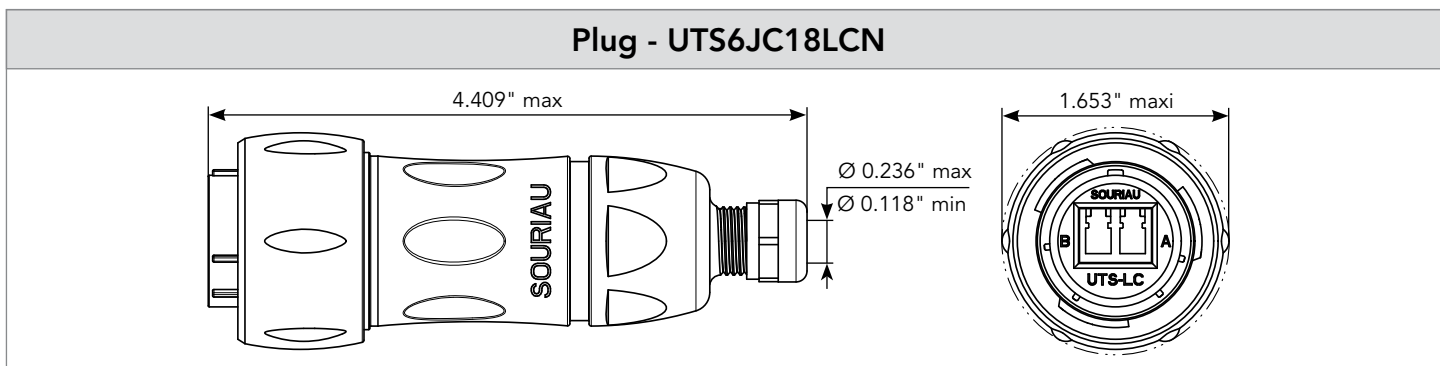

LC

Connector Part Numbers

Connector type	Backshell	Part number	
		Male insert	Female insert
Free hanging receptacle	Cable gland	UTS1JC18LCN	-
Plug	Cable gland	-	UTS6JC18LCN
Jam nut receptacle	Without	UTS718LCN	-

LC

Dimensions

LC

LC

Accessories

Sealing Caps			
<p>For UTS6JC18LCN</p> 	<table border="1"><tr><td>Part number</td></tr><tr><td>UTS618DCG2</td></tr></table>	Part number	UTS618DCG2
Part number			
UTS618DCG2			
<p>For UTS1JC18LCN & UTS718LCN</p> 	<table border="1"><tr><td>Part number</td></tr><tr><td>UTS18DCG2</td></tr></table>	Part number	UTS18DCG2
Part number			
UTS18DCG2			