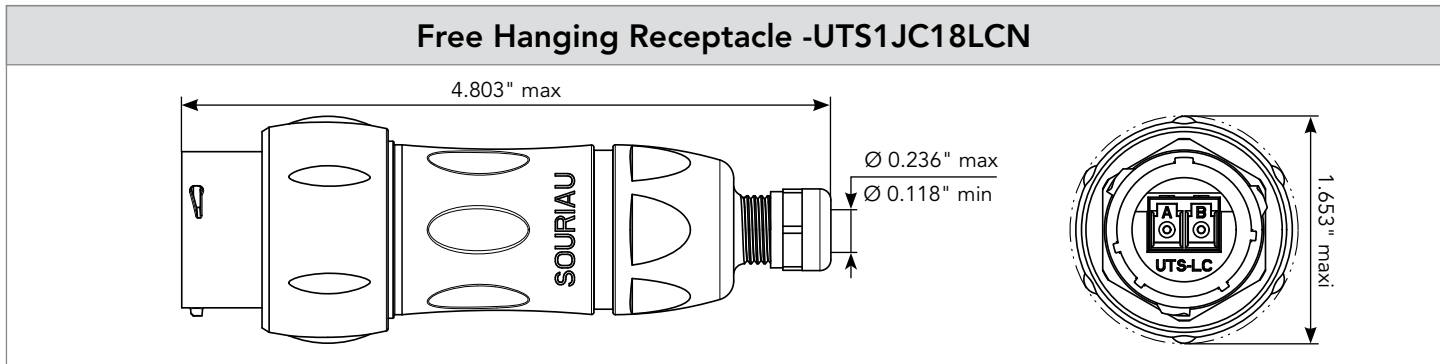

LC

Connector Part Numbers

Connector type	Backshell	Part number	
		Male insert	Female insert
Free hanging receptacle	Cable gland	UTS1JC18LCN	-
Plug	Cable gland	-	UTS6JC18LCN
Jam nut receptacle	Without	UTS718LCN	-

LC

Dimensions

LC

LC

Accessories

Sealing Caps			
<p>For UTS6JC18LCN</p> 	<table border="1"><tr><td>Part number</td></tr><tr><td>UTS618DCG2</td></tr></table>	Part number	UTS618DCG2
Part number			
UTS618DCG2			
<p>For UTS1JC18LCN & UTS718LCN</p> 	<table border="1"><tr><td>Part number</td></tr><tr><td>UTS18DCG2</td></tr></table>	Part number	UTS18DCG2
Part number			
UTS18DCG2			