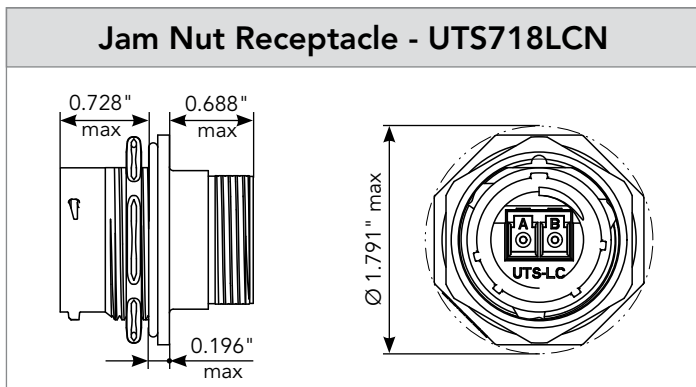

LC

Connector Part Numbers

Connector type	Backshell	Part number	
		Male insert	Female insert
Free hanging receptacle	Cable gland	UTS1JC18LCN	-
Plug	Cable gland	-	UTS6JC18LCN
Jam nut receptacle	Without	UTS718LCN	-

LC

Dimensions

LC

LC

Accessories

Sealing Caps			
<p>For UTS6JC18LCN</p> 	<table border="1"><tr><td>Part number</td></tr><tr><td>UTS618DCG2</td></tr></table>	Part number	UTS618DCG2
Part number			
UTS618DCG2			
<p>For UTS1JC18LCN & UTS718LCN</p> 	<table border="1"><tr><td>Part number</td></tr><tr><td>UTS18DCG2</td></tr></table>	Part number	UTS18DCG2
Part number			
UTS18DCG2			