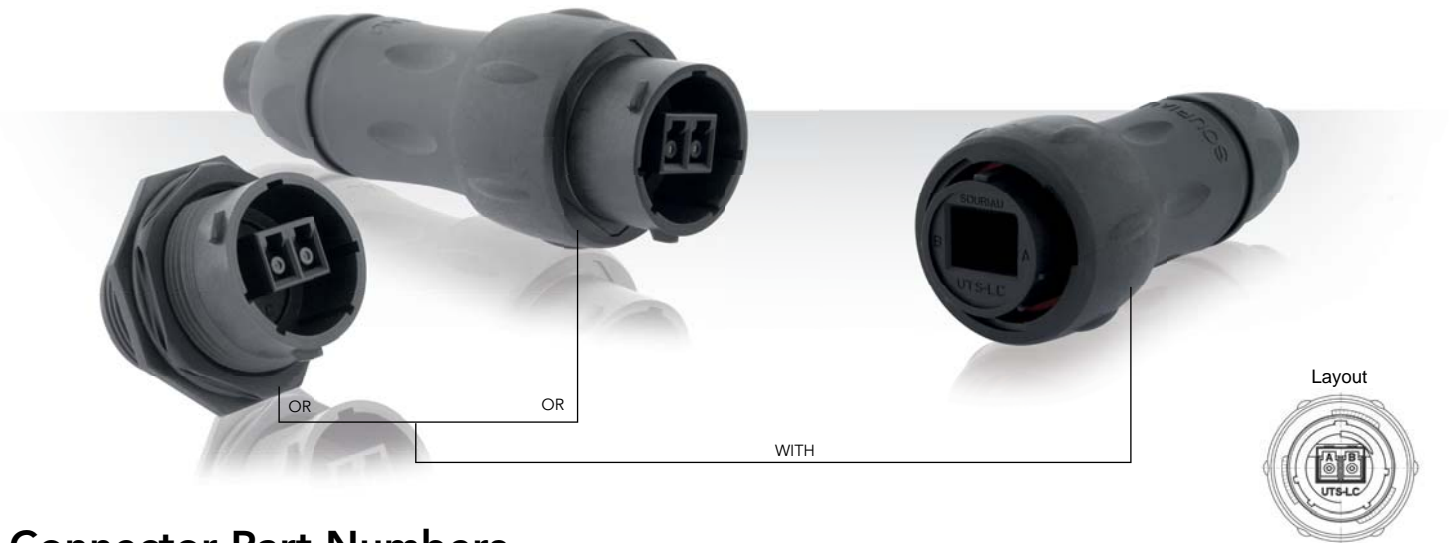

LC

Connector Part Numbers

Connector type	Backshell	Part number	
		Male insert	Female insert
Free hanging receptacle	Cable gland	UTS1JC18LCN	-
Plug	Cable gland	-	UTS6JC18LCN
Jam nut receptacle	Without	UTS718LCN	-

LC

Dimensions

LC

LC

Accessories

Sealing Caps			
<p>For UTS6JC18LCN</p> 	<table border="1"><tr><td>Part number</td></tr><tr><td>UTS618DCG2</td></tr></table>	Part number	UTS618DCG2
Part number			
UTS618DCG2			
<p>For UTS1JC18LCN & UTS718LCN</p> 	<table border="1"><tr><td>Part number</td></tr><tr><td>UTS18DCG2</td></tr></table>	Part number	UTS18DCG2
Part number			
UTS18DCG2			