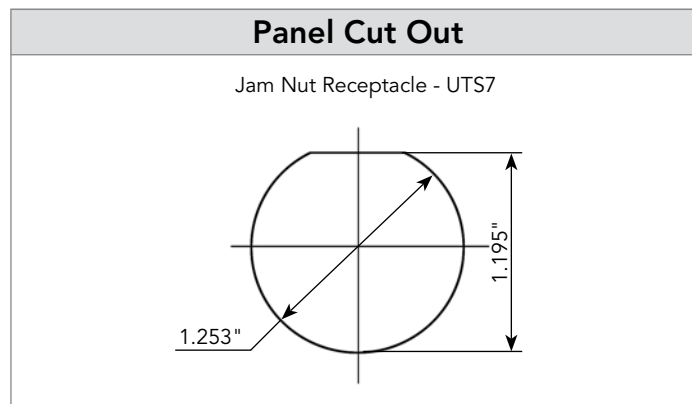

LC

Dimensions

LC