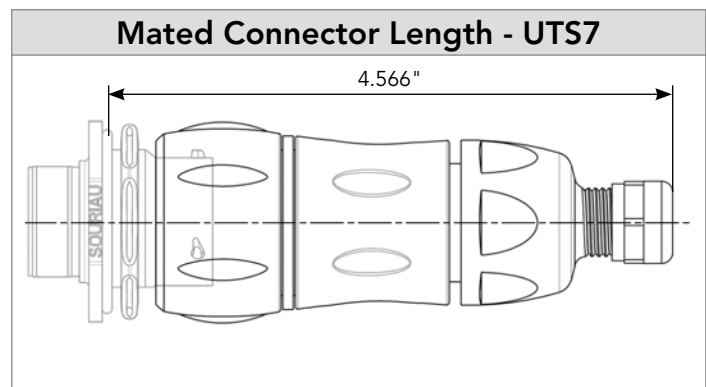

LC

Connector Part Numbers

Connector type	Backshell	Part number	
		Male insert	Female insert
Free hanging receptacle	Cable gland	UTS1JC18LCN	-
Plug	Cable gland	-	UTS6JC18LCN
Jam nut receptacle	Without	UTS718LCN	-

LC

Dimensions

LC

LC

Accessories

Sealing Caps			
<p>For UTS6JC18LCN</p> 	<table border="1"><tr><td>Part number</td></tr><tr><td>UTS618DCG2</td></tr></table>	Part number	UTS618DCG2
Part number			
UTS618DCG2			
<p>For UTS1JC18LCN & UTS718LCN</p> 	<table border="1"><tr><td>Part number</td></tr><tr><td>UTS18DCG2</td></tr></table>	Part number	UTS18DCG2
Part number			
UTS18DCG2			